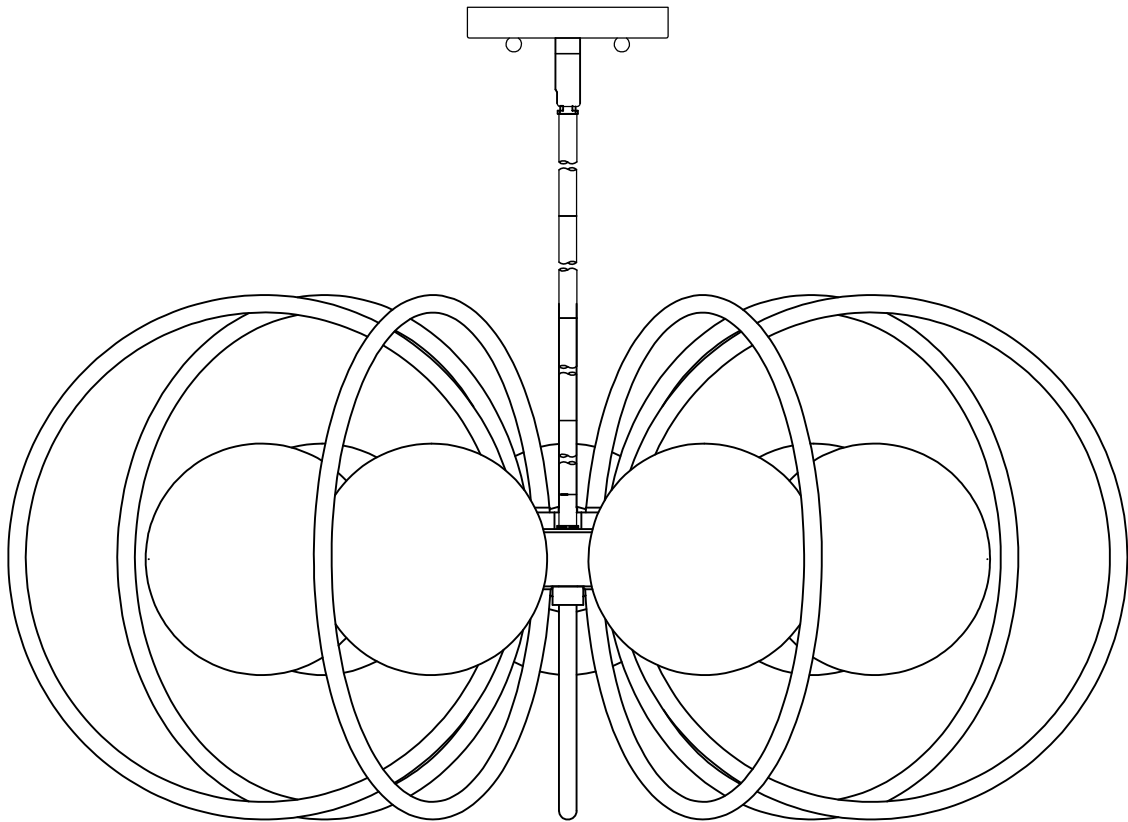

Contemporary
Lighting™

PRODUCT NAME: Revolution 7lt chandelier

ITEM NUMBER: E12517

Please consult a qualified electrician for hanging fixture and wiring.

Light Source : 7X E12 Candelabra 60W (Not Included)

Avant de commencer, assurez-vous qu le paquet contient les composants suivants:

<p>(A)</p>	 <p>Fixture</p>	<p>x1</p>	<p>(H)</p>	 <p>Wire connector</p>	<p>x3</p>
			<p>(I)</p>	 <p>Glass</p>	<p>x7</p>
<p>(B)</p>	 <p>Mounting bracket</p>	<p>x1</p>			
<p>(C)</p>	 <p>Screw #8-32x1"</p>	<p>x2</p>			
<p>(D)</p>	 <p>Canopy</p>	<p>x1</p>			
<p>(E)</p>	 <p>Finial</p>	<p>x2</p>			
<p>(F)</p>	 <p>STR04512PN-HE</p>	<p>x3</p>			
<p>(G)</p>	 <p>STR04506PN-HE</p>	<p>x1</p>			