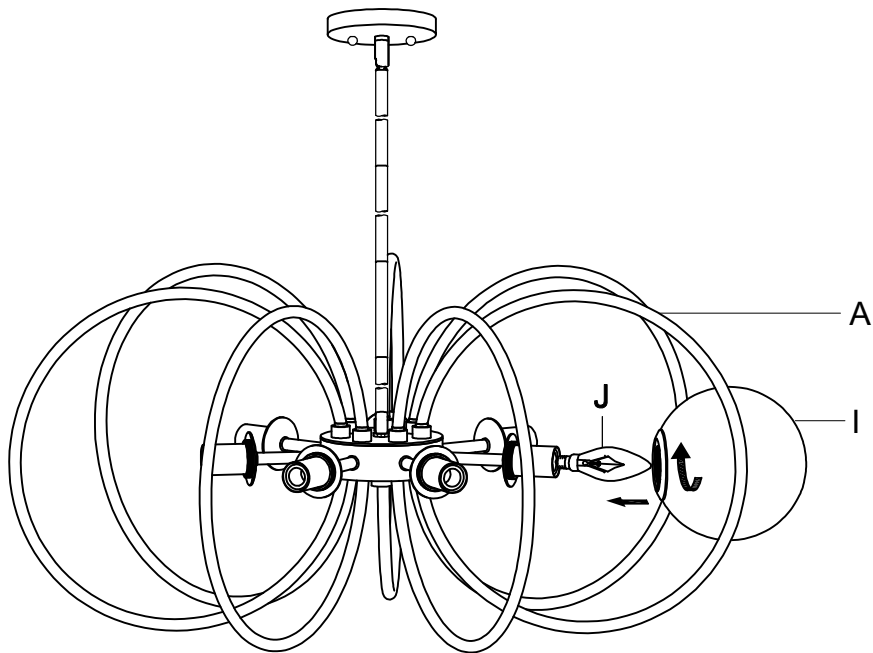

Contemporary
Lighting™

PRODUCT NAME: Revolution 7lt chandelier

ITEM NUMBER: E12517

Please consult a qualified electrician for hanging fixture and wiring.

Light Source : 7X E12 Candelabra 60W (Not Included)

Avant de commencer, assurez-vous qu le paquet contient les composants suivants:

<p>(A)</p>	 <p>Fixture</p>	<p>x1</p>	<p>(H)</p>	 <p>Wire connector</p>	<p>x3</p>
			<p>(I)</p>	 <p>Glass</p>	<p>x7</p>
<p>(B)</p>	 <p>Mounting bracket</p>	<p>x1</p>			
<p>(C)</p>	 <p>Screw #8-32x1"</p>	<p>x2</p>			
<p>(D)</p>	 <p>Canopy</p>	<p>x1</p>			
<p>(E)</p>	 <p>Finial</p>	<p>x2</p>			
<p>(F)</p>	 <p>STR04512PN-HE</p>	<p>x3</p>			
<p>(G)</p>	 <p>STR04506PN-HE</p>	<p>x1</p>			

1. Combine stem lengths to meet your desired mounting height

2.

3.
