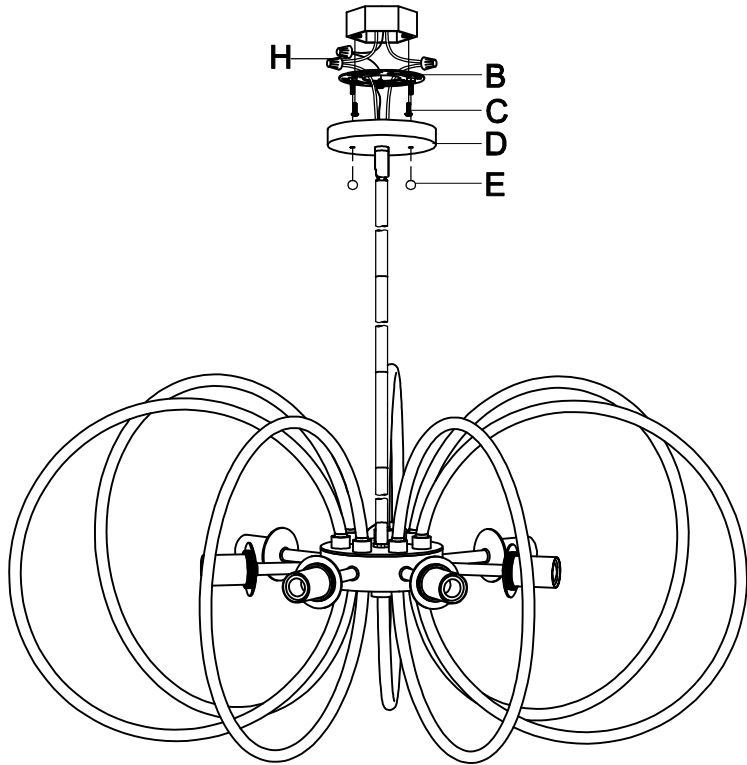

Contemporary
Lighting™

PRODUCT NAME: Revolution 7lt chandelier

ITEM NUMBER: E12517

Please consult a qualified electrician for hanging fixture and wiring.

Light Source : 7X E12 Candelabra 60W (Not Included)

Avant de commencer, assurez-vous qu le paquet contient les composants suivants:

<p>(A)</p>	 <p>Fixture</p>	<p>x1</p>	<p>(H)</p>	 <p>Wire connector</p>	<p>x3</p>
			<p>(I)</p>	 <p>Glass</p>	<p>x7</p>
<p>(B)</p>	 <p>Mounting bracket</p>	<p>x1</p>			
<p>(C)</p>	 <p>Screw #8-32x1"</p>	<p>x2</p>			
<p>(D)</p>	 <p>Canopy</p>	<p>x1</p>			
<p>(E)</p>	 <p>Finial</p>	<p>x2</p>			
<p>(F)</p>	 <p>STR04512PN-HE</p>	<p>x3</p>			
<p>(G)</p>	 <p>STR04506PN-HE</p>	<p>x1</p>			

1. Combine stem lengths to meet your desired mounting height

2.

3.
