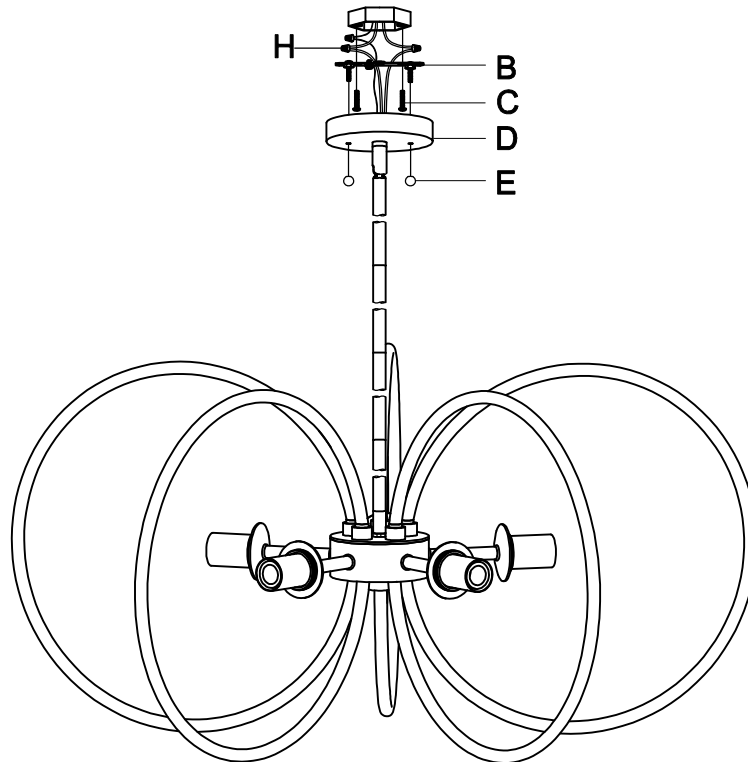

Contemporary
Lighting™

PRODUCT NAME: Revolution 5lt chandelier

ITEM NUMBER: E12515

Please consult a qualified electrician for hanging fixture and wiring.

Light Source : 5X E12 Candelabra 60W (Not Included)

Avant de commencer, assurez-vous que le paquet contient les composants suivants:

<p>(A)</p>	 <p>Fixture</p>	<p>x1</p>	<p>(H)</p>	 <p>Wire connector</p>	<p>x3</p>
			<p>(I)</p>	 <p>Glass</p>	<p>x5</p>
<p>(B)</p>	 <p>Crossbar</p>	<p>x1</p>			
<p>(C)</p>	 <p>Screw #8-32x1"</p>	<p>x2</p>			
<p>(D)</p>	 <p>Canopy</p>	<p>x1</p>			
<p>(E)</p>	 <p>Finial</p>	<p>x2</p>			
<p>(F)</p>	 <p>STR04512PN-HE</p>	<p>x3</p>			
<p>(G)</p>	 <p>STR04506PN-HE</p>	<p>x1</p>			

1. Combine stem lengths to meet your desired mounting height

2.

3.
