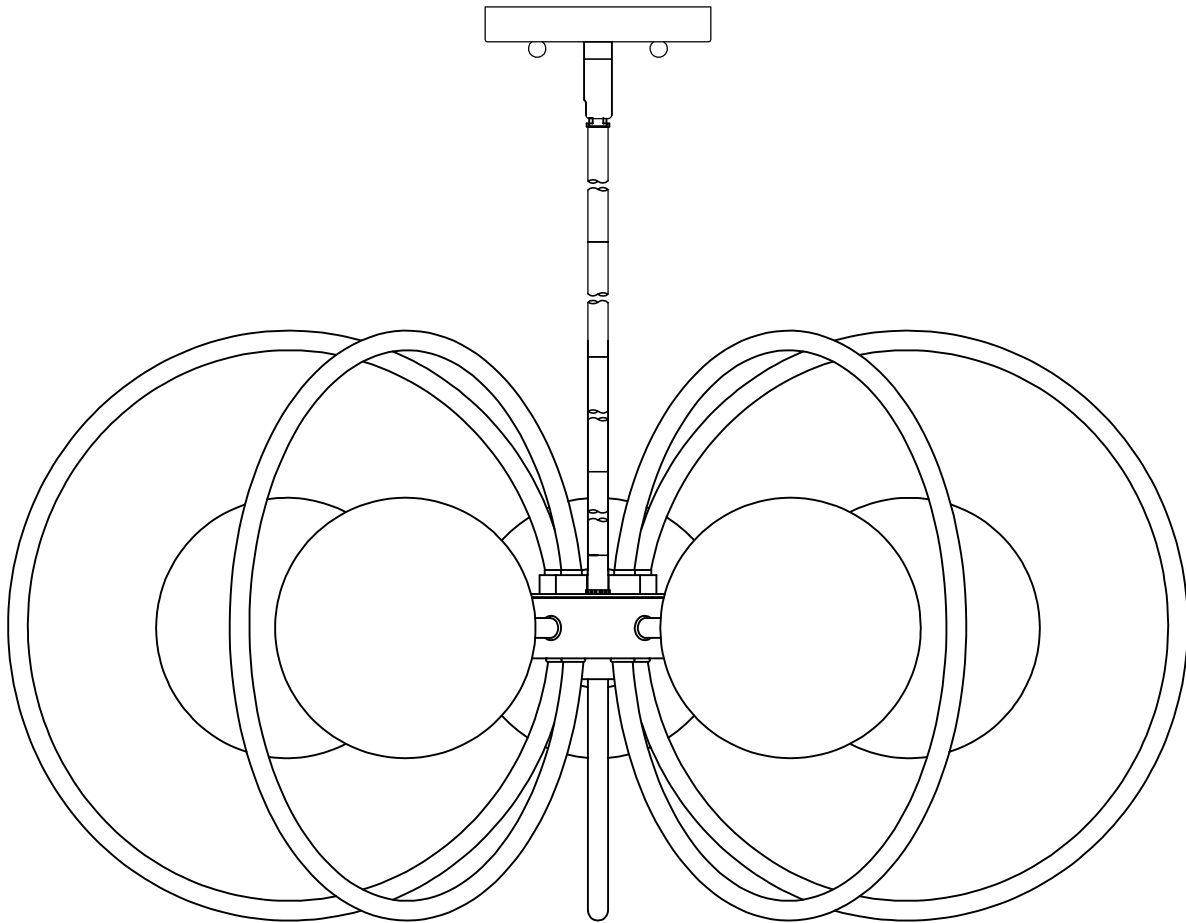

Contemporary
Lighting™

PRODUCT NAME: Revolution 5lt chandelier

ITEM NUMBER: E12515

Please consult a qualified electrician for hanging fixture and wiring.

Light Source : 5X E12 Candelabra 60W (Not Included)

Avant de commencer, assurez-vous que le paquet contient les composants suivants:

<p>(A)</p>	 <p>Fixture</p>	<p>x1</p>	<p>(H)</p>	 <p>Wire connector</p>	<p>x3</p>
			<p>(I)</p>	 <p>Glass</p>	<p>x5</p>
<p>(B)</p>	 <p>Crossbar</p>	<p>x1</p>			
<p>(C)</p>	 <p>Screw #8-32x1"</p>	<p>x2</p>			
<p>(D)</p>	 <p>Canopy</p>	<p>x1</p>			
<p>(E)</p>	 <p>Finial</p>	<p>x2</p>			
<p>(F)</p>	 <p>STR04512PN-HE</p>	<p>x3</p>			
<p>(G)</p>	 <p>STR04506PN-HE</p>	<p>x1</p>			

1. Combine stem lengths to meet your desired mounting height

2.

3.
