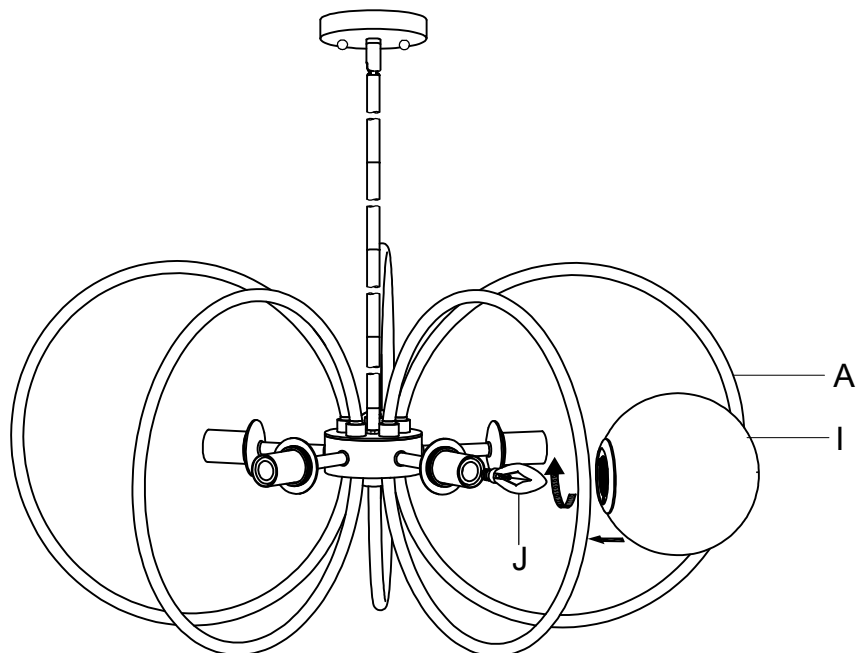

Contemporary
Lighting™

PRODUCT NAME: Revolution 5lt chandelier

ITEM NUMBER: E12515

Please consult a qualified electrician for hanging fixture and wiring.

Light Source : 5X E12 Candelabra 60W (Not Included)

Avant de commencer, assurez-vous que le paquet contient les composants suivants:

<p>(A)</p>	 <p>Fixture</p>	<p>x1</p>	<p>(H)</p>	 <p>Wire connector</p>	<p>x3</p>
			<p>(I)</p>	 <p>Glass</p>	<p>x5</p>
<p>(B)</p>	 <p>Crossbar</p>	<p>x1</p>			
<p>(C)</p>	 <p>Screw #8-32x1"</p>	<p>x2</p>			
<p>(D)</p>	 <p>Canopy</p>	<p>x1</p>			
<p>(E)</p>	 <p>Finial</p>	<p>x2</p>			
<p>(F)</p>	 <p>STR04512PN-HE</p>	<p>x3</p>			
<p>(G)</p>	 <p>STR04506PN-HE</p>	<p>x1</p>			

1. Combine stem lengths to meet your desired mounting height

2.

3.
