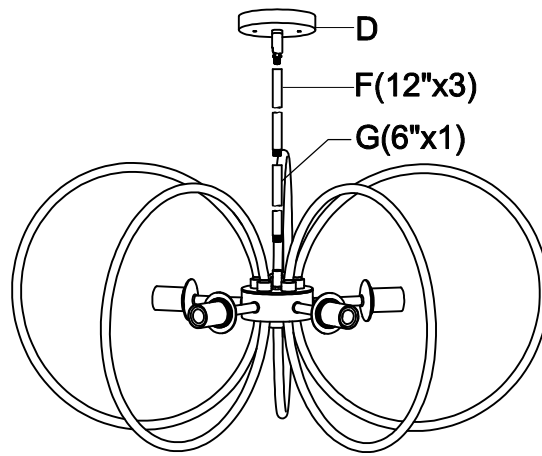

Contemporary
Lighting™

PRODUCT NAME: Revolution 5lt chandelier

ITEM NUMBER: E12515

Please consult a qualified electrician for hanging fixture and wiring.

Light Source : 5X E12 Candelabra 60W (Not Included)

Avant de commencer, assurez-vous que le paquet contient les composants suivants:

<p>(A)</p>	 <p>Fixture</p>	<p>x1</p>	<p>(H)</p>	 <p>Wire connector</p>	<p>x3</p>
			<p>(I)</p>	 <p>Glass</p>	<p>x5</p>
<p>(B)</p>	 <p>Crossbar</p>	<p>x1</p>			
<p>(C)</p>	 <p>Screw #8-32x1"</p>	<p>x2</p>			
<p>(D)</p>	 <p>Canopy</p>	<p>x1</p>			
<p>(E)</p>	 <p>Finial</p>	<p>x2</p>			
<p>(F)</p>	 <p>STR04512PN-HE</p>	<p>x3</p>			
<p>(G)</p>	 <p>STR04506PN-HE</p>	<p>x1</p>			

1. Combine stem lengths to meet your desired mounting height

2.

3.
