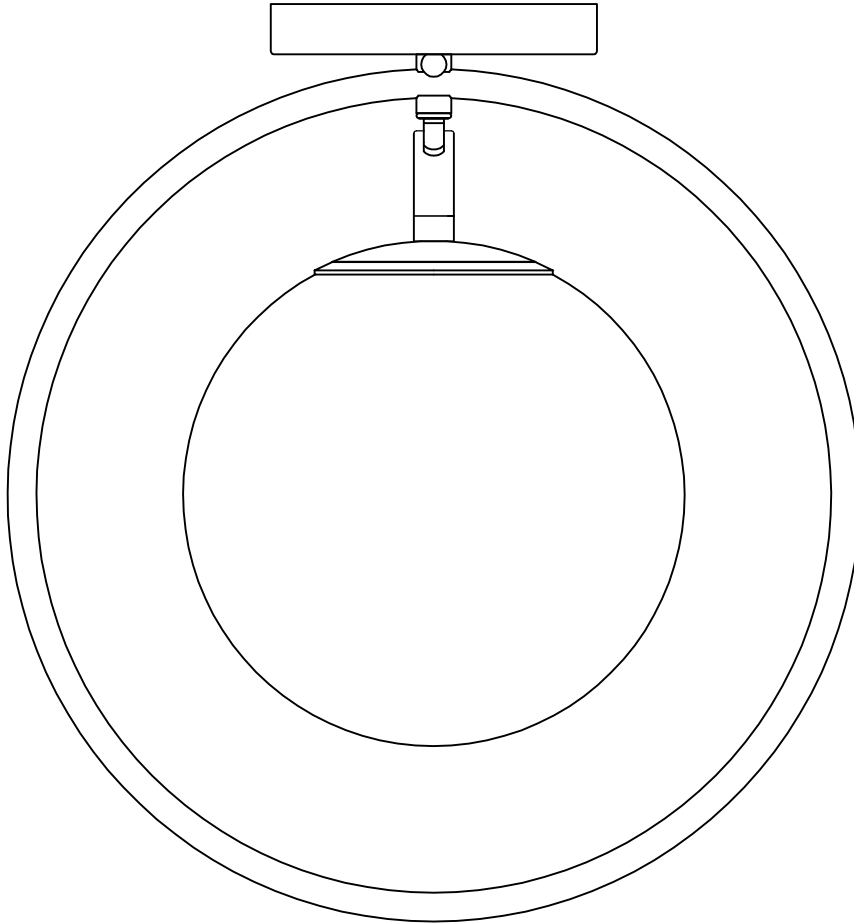

Contemporary  
Lighting™

PRODUCT NAME: Revolution 1lt flushmount  
ITEM NUMBER: E12510

**Please consult a qualified electrician for hanging fixture and wiring.**

Light Source : Bulb Info: 1 x E27 Medium base 60W ( Included)

A	 <p>Fixture</p>	x1	x7
B	 <p>Crossbar</p>	x1	
C	 <p>Screw #8-32x1"</p>	x2	
D	 <p>Wire connector</p>	x3	
E	 <p>Finial</p>	x2	
F	 <p>Candle cover</p>	x1	

1.

---

2.

---