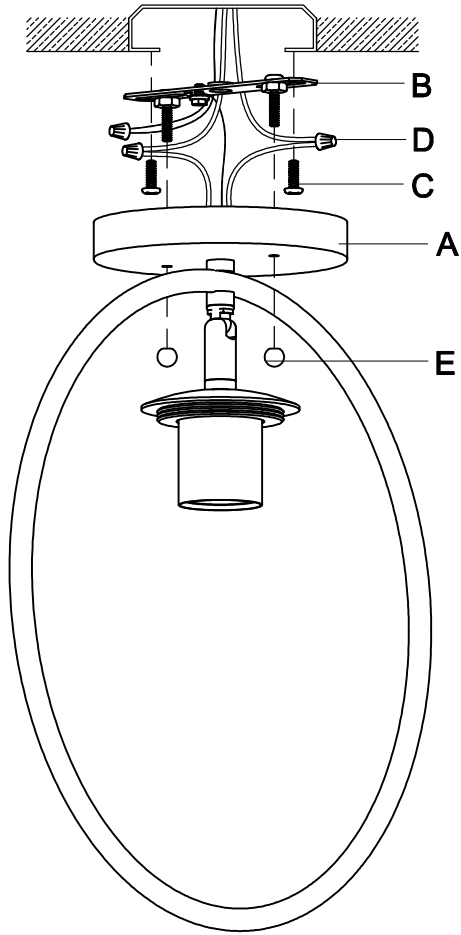

Contemporary  
Lighting™

PRODUCT NAME: Revolution 1lt flushmount  
ITEM NUMBER: E12510

**Please consult a qualified electrician for hanging fixture and wiring.**

Light Source : Bulb Info: 1 x E27 Medium base 60W ( Included)

A	 <p>Fixture</p>	x1	x7
B	 <p>Crossbar</p>	x1	
C	 <p>Screw #8-32x1"</p>	x2	
D	 <p>Wire connector</p>	x3	
E	 <p>Finial</p>	x2	
F	 <p>Candle cover</p>	x1	

1.

---

2.

---