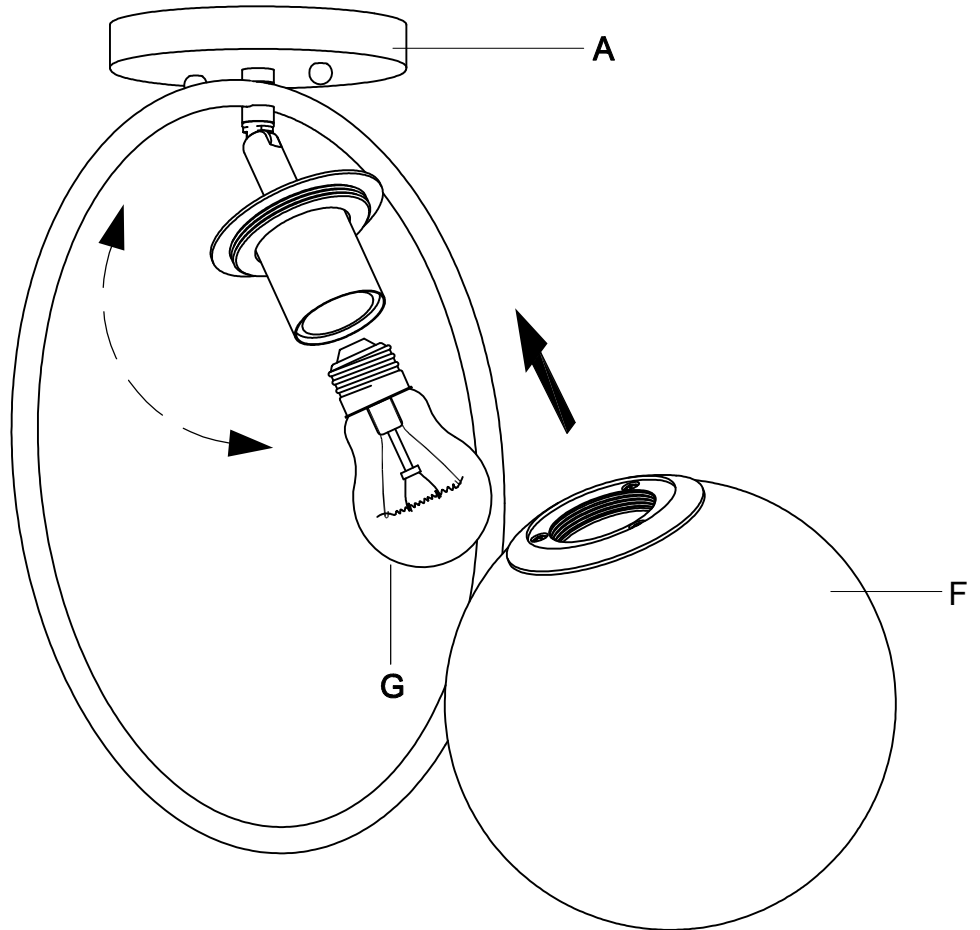

Contemporary  
Lighting™

PRODUCT NAME: Revolution 1lt flushmount  
ITEM NUMBER: E12510

**Please consult a qualified electrician for hanging fixture and wiring.**

Light Source : Bulb Info: 1 x E27 Medium base 60W ( Included)

A	 <p>Fixture</p>	x1	x7
B	 <p>Crossbar</p>	x1	
C	 <p>Screw #8-32x1"</p>	x2	
D	 <p>Wire connector</p>	x3	
E	 <p>Finial</p>	x2	
F	 <p>Candle cover</p>	x1	

1.

---

2.

---