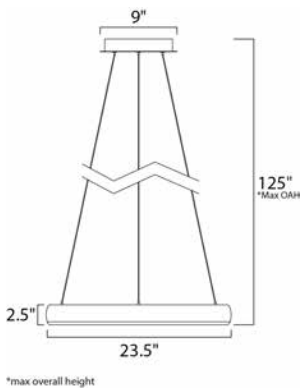

MEASUREMENTS

- DIMENSION : 23.5" L x 23.5" W x 2.5" H
- MAX OAH : 125" OAH
- CANOPY : 9" W x 1.75" H x 9" L
- HANGING WEIGHT : 8 lb

LAMPING

- INPUT VOLTAGE : 120V
- LUMENS : 1,540 Rated
- BULB : 1 x 28W LED PCB Integrated , 28W Total
- BULB INCLUDED : (Integrated)
- DIMMABLE : Triac CL
- CRI : 80+ CRI
- COLOR_TEMP : 3000K