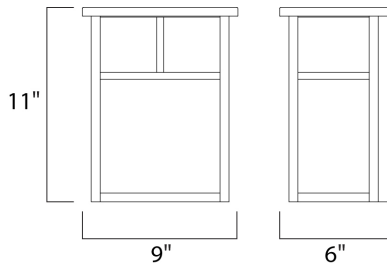

**PRODUCT DESCRIPTION**

**MEASUREMENTS**

DIMENSION : 9" W x 11" H x 6" Ext  
 BACK PLATE : 8" W x 11" H x 4" HCO  
 HANGING WEIGHT : 2.56 lb

**LAMPING**

INPUT VOLTAGE : 120V  
 LUMENS : 1,600 Rated  
 BULB : 2 x 9W LED E26 Medium , 18W Total  
 BULB INCLUDED : (Included)  
 DIMMABLE : Triac CL  
 CRI : 90+ CRI  
 COLOR\_TEMP : 3000K