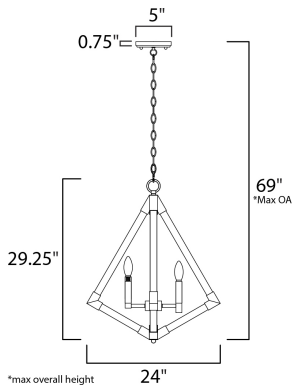

**MEASUREMENTS**

- DIMENSION : 24" L x 24" W x 29.25" H
- MAX OAH : 69" OAH
- CANOPY : 5" W x 0.75" H x 5" L
- HANGING WEIGHT : 8.1 lb

**LAMPING**

- INPUT VOLTAGE : 120V
- BULB : 4 x 60W Incandescent E12 Candelabra , 240W Total
- BULB INCLUDED : (Not Included)