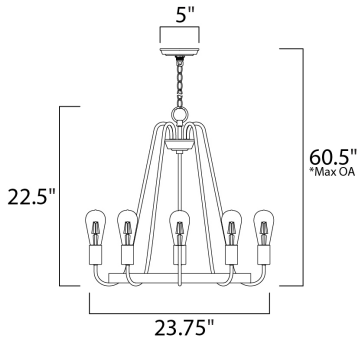

**MEASUREMENTS**

- DIMENSION : 23.75" L x 23.75" W x 22.5" H
- MAX OAH : 60.5" OAH
- CANOPY : 5" W x 0.75" H
- HANGING WEIGHT : 6.11 lb
- WIRE LENGTH : 120"

**LAMPING**

- INPUT VOLTAGE : 120V
- LUMENS : 0 Rated
- BULB : 5 x 60W Incandescent E26 Medium , 300W Total
- BULB INCLUDED : (Not Included)
- DIMMABLE : Yes