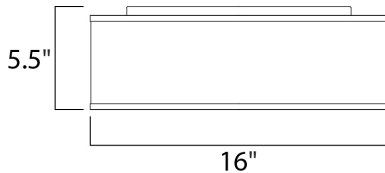

MEASUREMENTS

DIMENSION : 16" W x 5.5" H
 CANOPY : 13.75" W x 1.35" H x 13.75" L
 HANGING WEIGHT : 5.07 lb

LAMPING

INPUT VOLTAGE : 120V
 LUMENS : 1,365 Rated
 BULB : 3 x 6.5W LED PCB Integrated , 20W Total
 BULB INCLUDED : (Integrated)
 DIMMABLE : Electronic Low Voltage (ELV)
 CRI : 90+ CRI
 COLOR_TEMP : 3000K