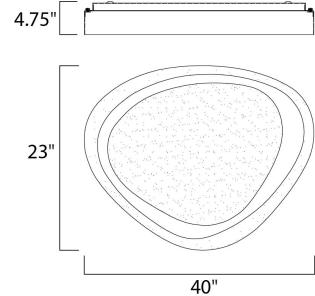

Lighting Your Life Since 1970

Product Specifications - 85855WTBZ

Job Name:	Job Type:
Quantity:	Comments:

85855WTBZ
Nebula LED Flush Mount

Finish
Bronze

Glass/Shade
White

Product Category
Flush Mount

Lamping

Number of Bulbs	
Light Type	LED
Bulb Type	LED
Max Bulb Wattage	78
Max Fixture Wattage	
Rated Life	
Rated Lumens	±5,460
Color Temp	±3,000 K
Bulb(s)	Included
Light Up/Down	N/A
Beam Spread	N/A
CRI	N/A
Photo Cell Included	N/A
Ballast/Driver/Transformer	Yes
Dimmable	Standard/Lutron® CL or Leviton® LED Recommended

Measurements

Width	23.00"
Height	4.75"
Length	40.00"
Extension	N/A
Back Plate Width	N/A
Back Plate Height	N/A
HCO	N/A
Min Overall Height	0.00"
Max Overall Height	N/A
Hanging Weight	28.60 lbs
Height Adjustable	N/A
Slope	N/A
Chain Length	N/A
Wire Length	N/A
Canopy Width	N/A
Canopy Height	N/A
Canopy Length	N/A

Shipping

Carton Weight	33.00 lbs
Carton Width	34"
Carton Height	9"
Carton Length	43"
Carton Cubic Feet	7.30
Master Pack	1
Master Pack Weight	N/A
Master Pack Width	N/A
Master Pack Height	N/A
Master Pack Length	N/A
Master Cubic Feet	N/A
UPS Shippable	Yes