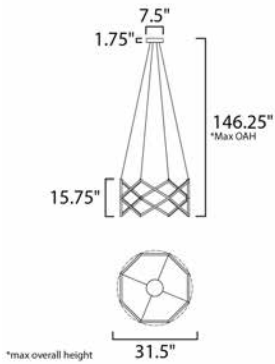

**PRODUCT DESCRIPTION**

Stainless steel V shaped sections are meticulously welded together to form this beautiful lighting sculpture. Finished in a mirror-like Polished Chrome, this fixture is the epitome of quality and contemporary design. Pair with coordinating accent tables to complete the look.

**MEASUREMENTS**

DIMENSION : 31.5" L x 31.5" W x 15.75" H  
 MAX OAH : 146.25" OAH  
 CANOPY : 7.5" W x 1.75" H x 7.5" L  
 HANGING WEIGHT : 11 lb

**LAMPING**

INPUT VOLTAGE : 120V  
 LUMENS : 4,200 Rated (1,050 Del.)  
 BULB : 1 x 50W LED PCB Integrated , 50W Total  
 BULB INCLUDED : (Integrated)  
 DIMMABLE : ELV or Triac CL  
 CRI : 80 CRI  
 COLOR\_TEMP : 3000K