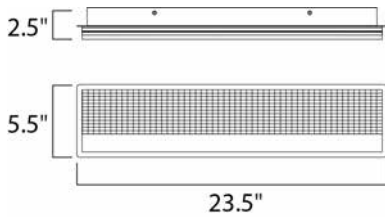

PRODUCT DESCRIPTION

Thousands of miniature crystals are embedded into a sheet of clear acrylic which form a material we call Gemite. When illuminated by the LED mounted in the Polished Chrome frame the Gemite glistens like the stars in a galaxy. With the added downlight you get both glamour and ample lighting from this beautiful vanity collection.

MEASUREMENTS

DIMENSION : 23.5" L x 2.5" W x 5.5" H x 2.5" Ext
 BACK PLATE : 22" W x 4.75" H x 2.75" HCO
 HANGING WEIGHT : 10.12 lb

LAMPING

INPUT VOLTAGE : 120V
 LUMENS : 1,792 Rated (1,400 Del.)
 BULB : 2 x 25.6W LED PCB Integrated , 26W Total
 BULB INCLUDED : (Integrated)
 DIMMABLE : Triac CL
 CRI : 90+ CRI
 COLOR_TEMP : 3000K
 LIGHTING_DIRECTION : Up/Down